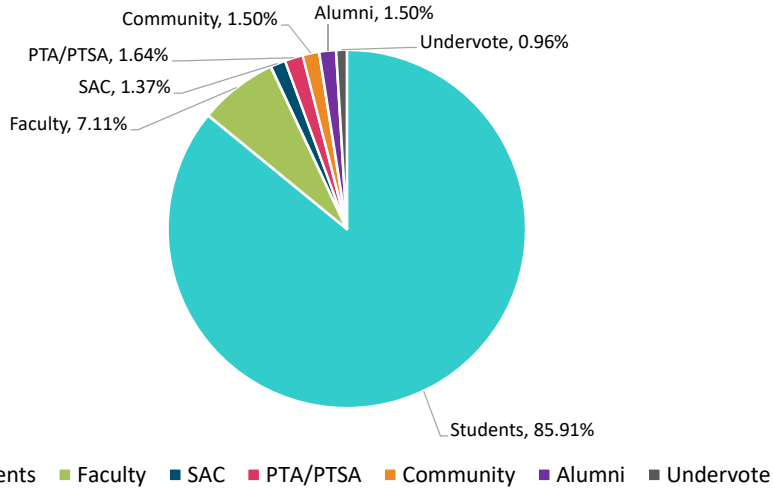

School Name Change Tabulation Form

Below is a tabulation form produced by the ballots scored by the Supervisor of Elections Office on May 19, 2021.

SCHOOL NAME: Kirby-Smith Middle School

Participation Breakdown