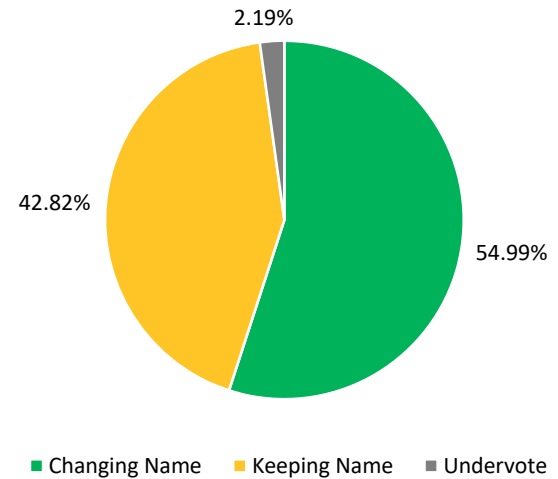

In favor of...