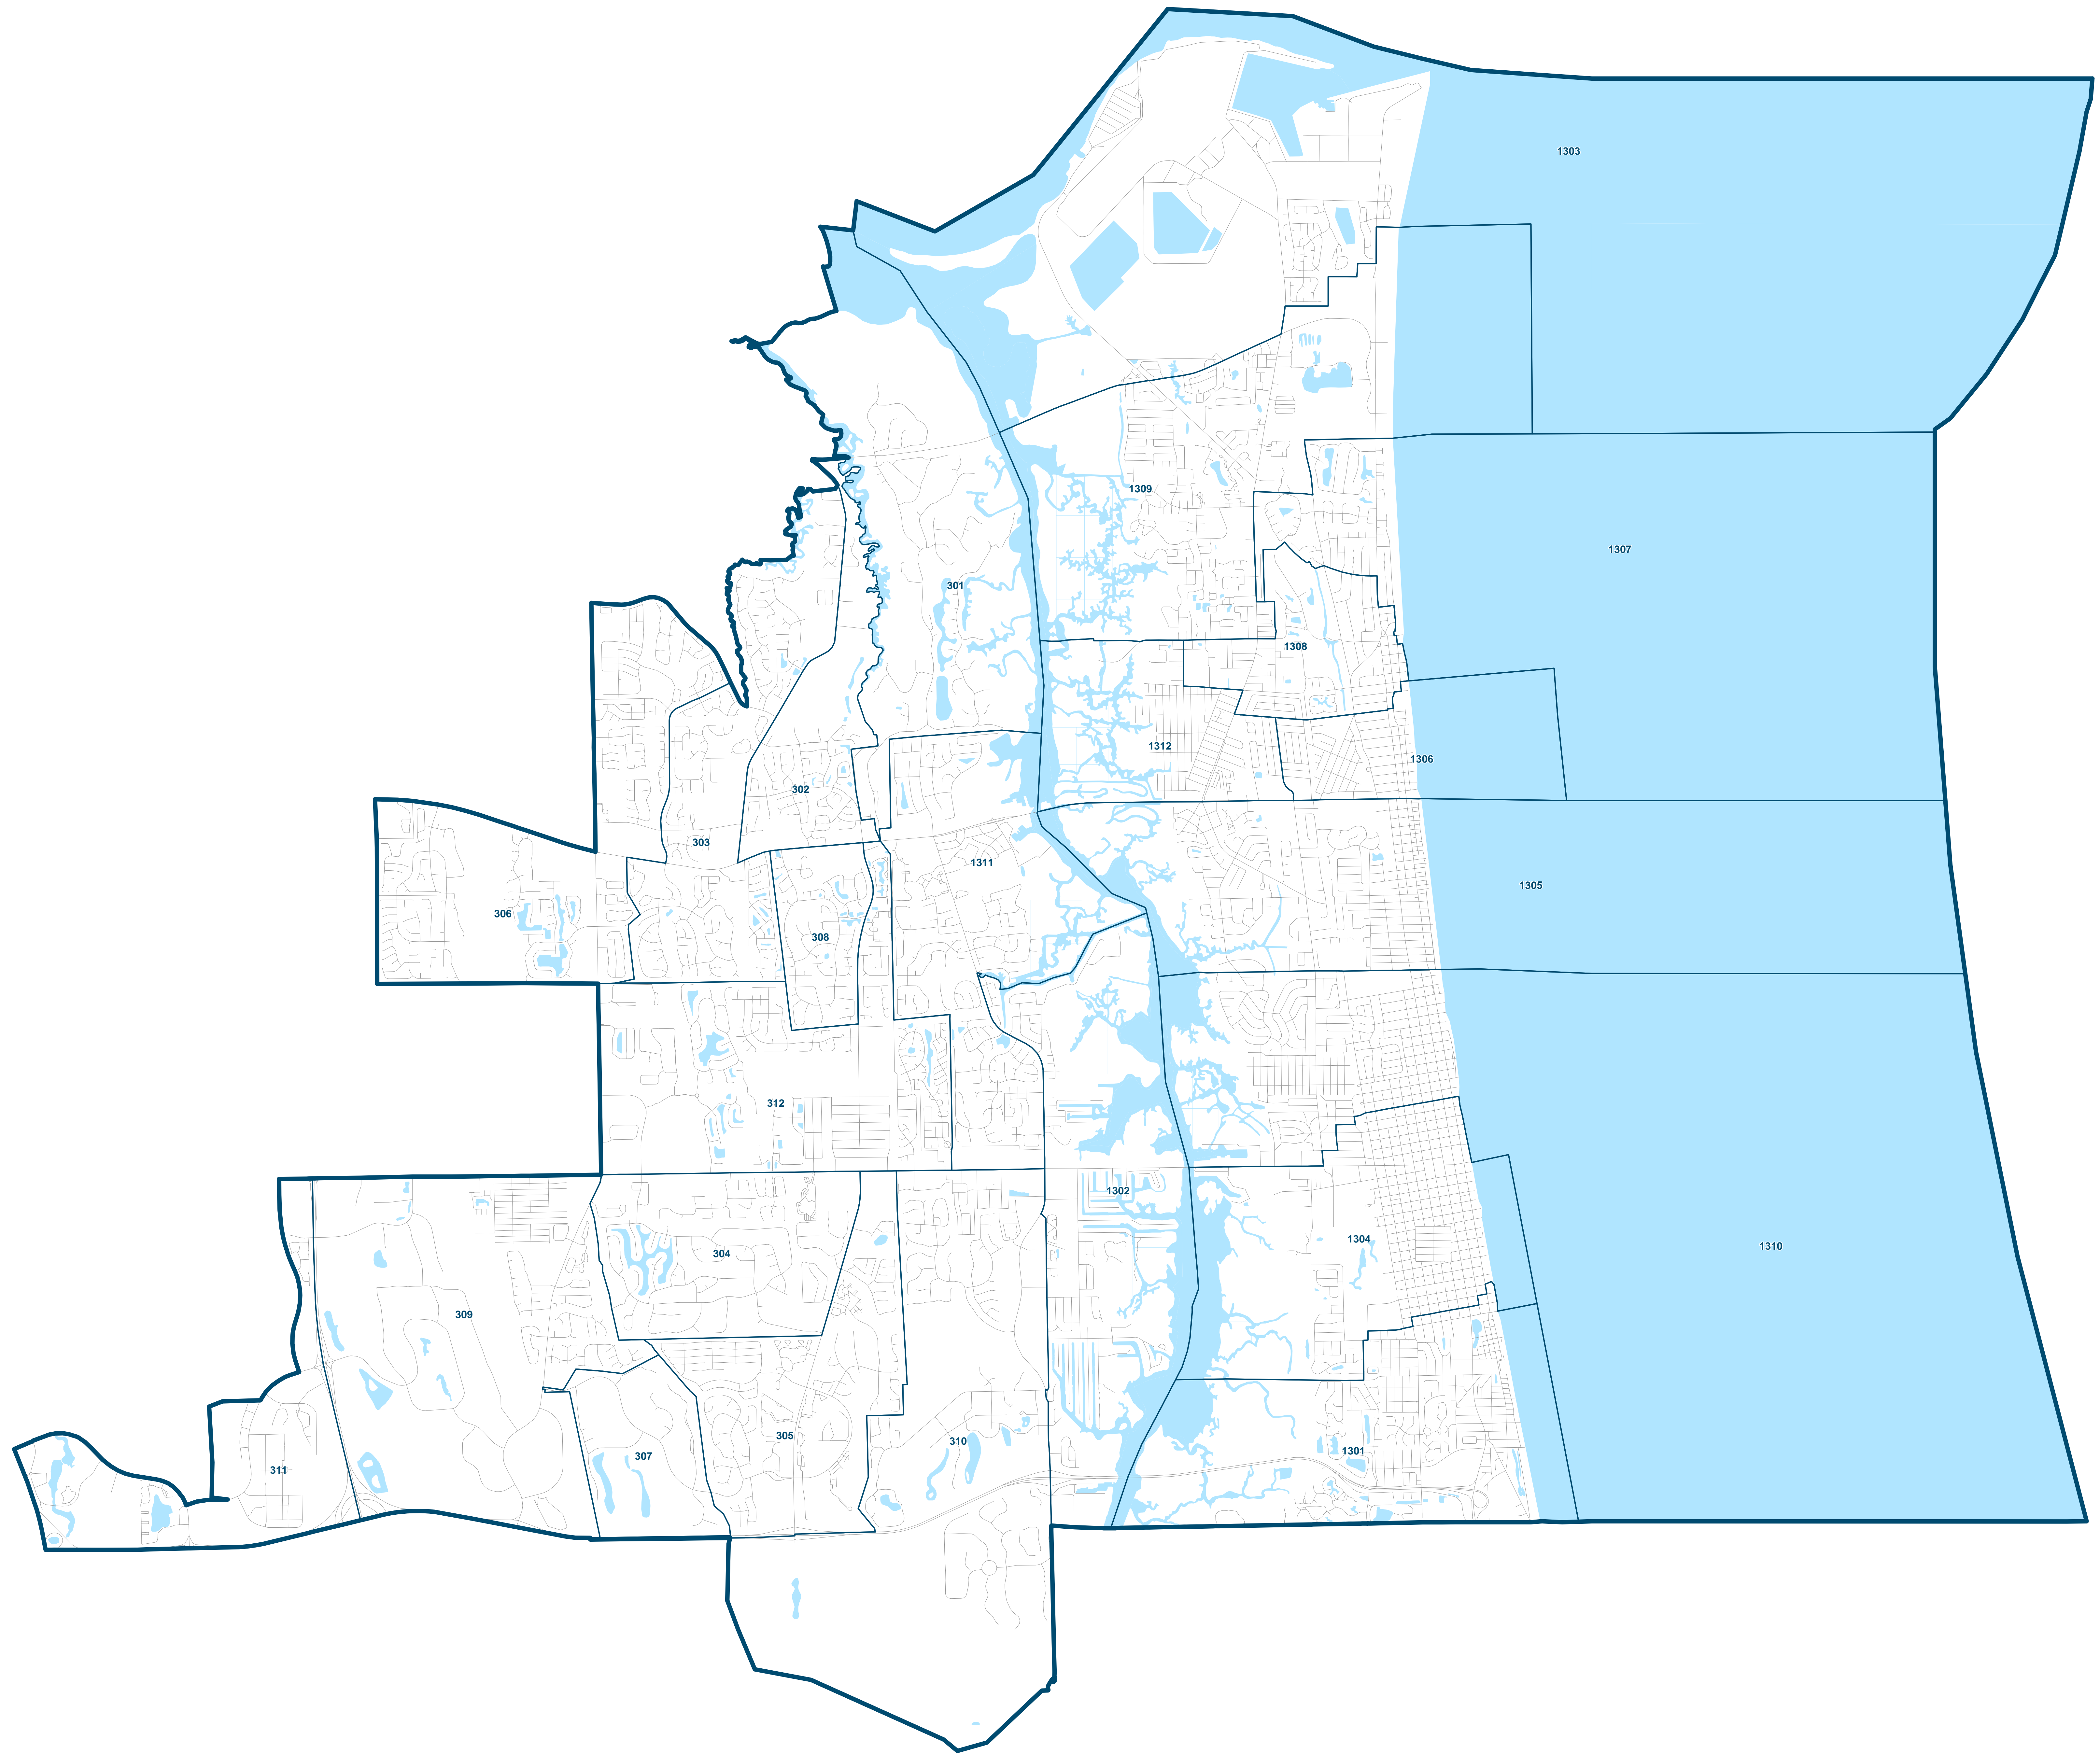

Duval County Supervisor of Elections 2024 School Board District 2