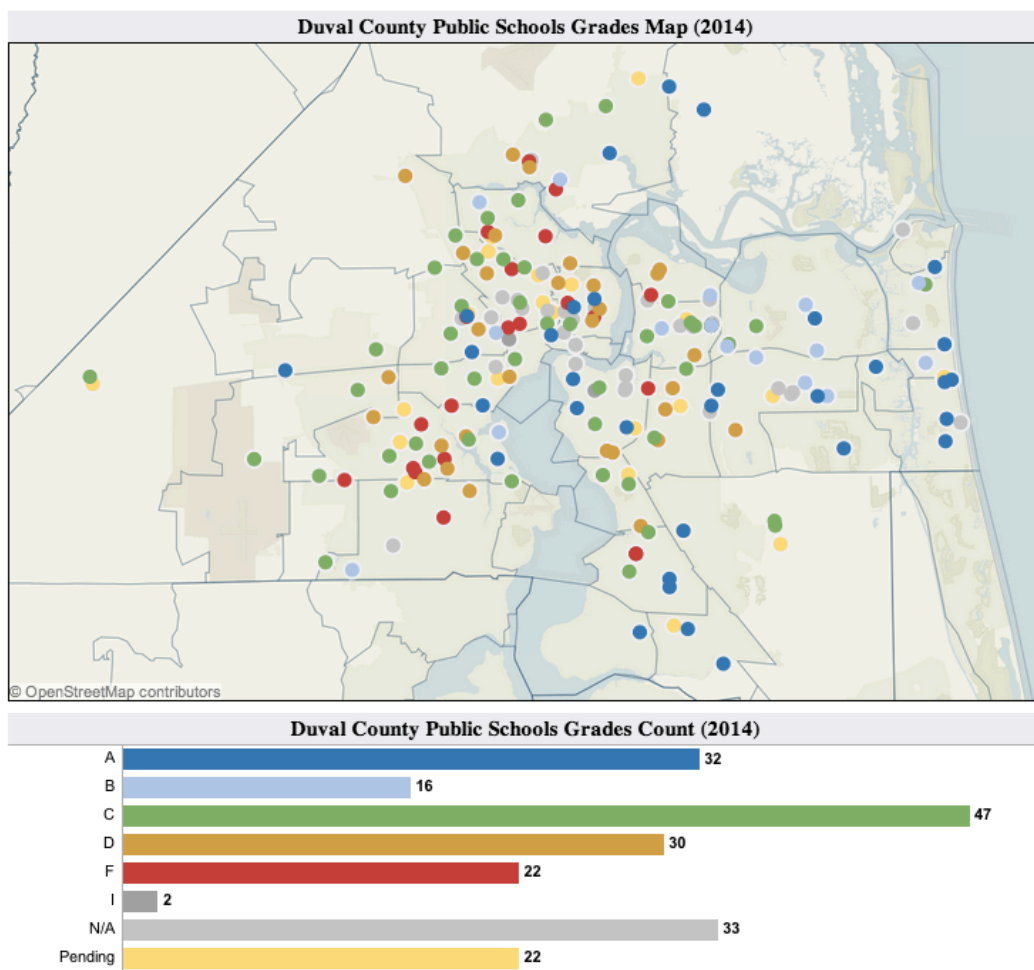

How did Duval County schools individually perform?

This interactive visualization is available on www.schoolfactsjax.org

This School Grades map can be found on the “District Data” tab.

Grade	Percentage
A	18.7%
B	9.4%
C	27.5%
D	17.5%
F	12.9%
I	1.2%
Pending	12.9%

How did this year's schools' performance compare to last year?

1. 59 schools dropped one letter grade
2. 27 benefited from state's protection clause that keeps schools from dropping more than one letter grade per year

1. 22 schools went up one letter grade or more
2. 18 schools went up 1 letter grade
   - 3 schools went up 2 letter grades
   - 1 school went up 3 letter grades

1. 59 schools stayed at the same letter grade

Shining Star Schools

San Mateo: +112 points
Louis Sheffield: +111 points
Southside Estates: +105 points

"Low 300" Schools

Smart Pope Livingston
3rd lowest performing in state
George Washington Carver
4th lowest performing in state
West Jacksonville
8th lowest performing in state

*All QEA Schools